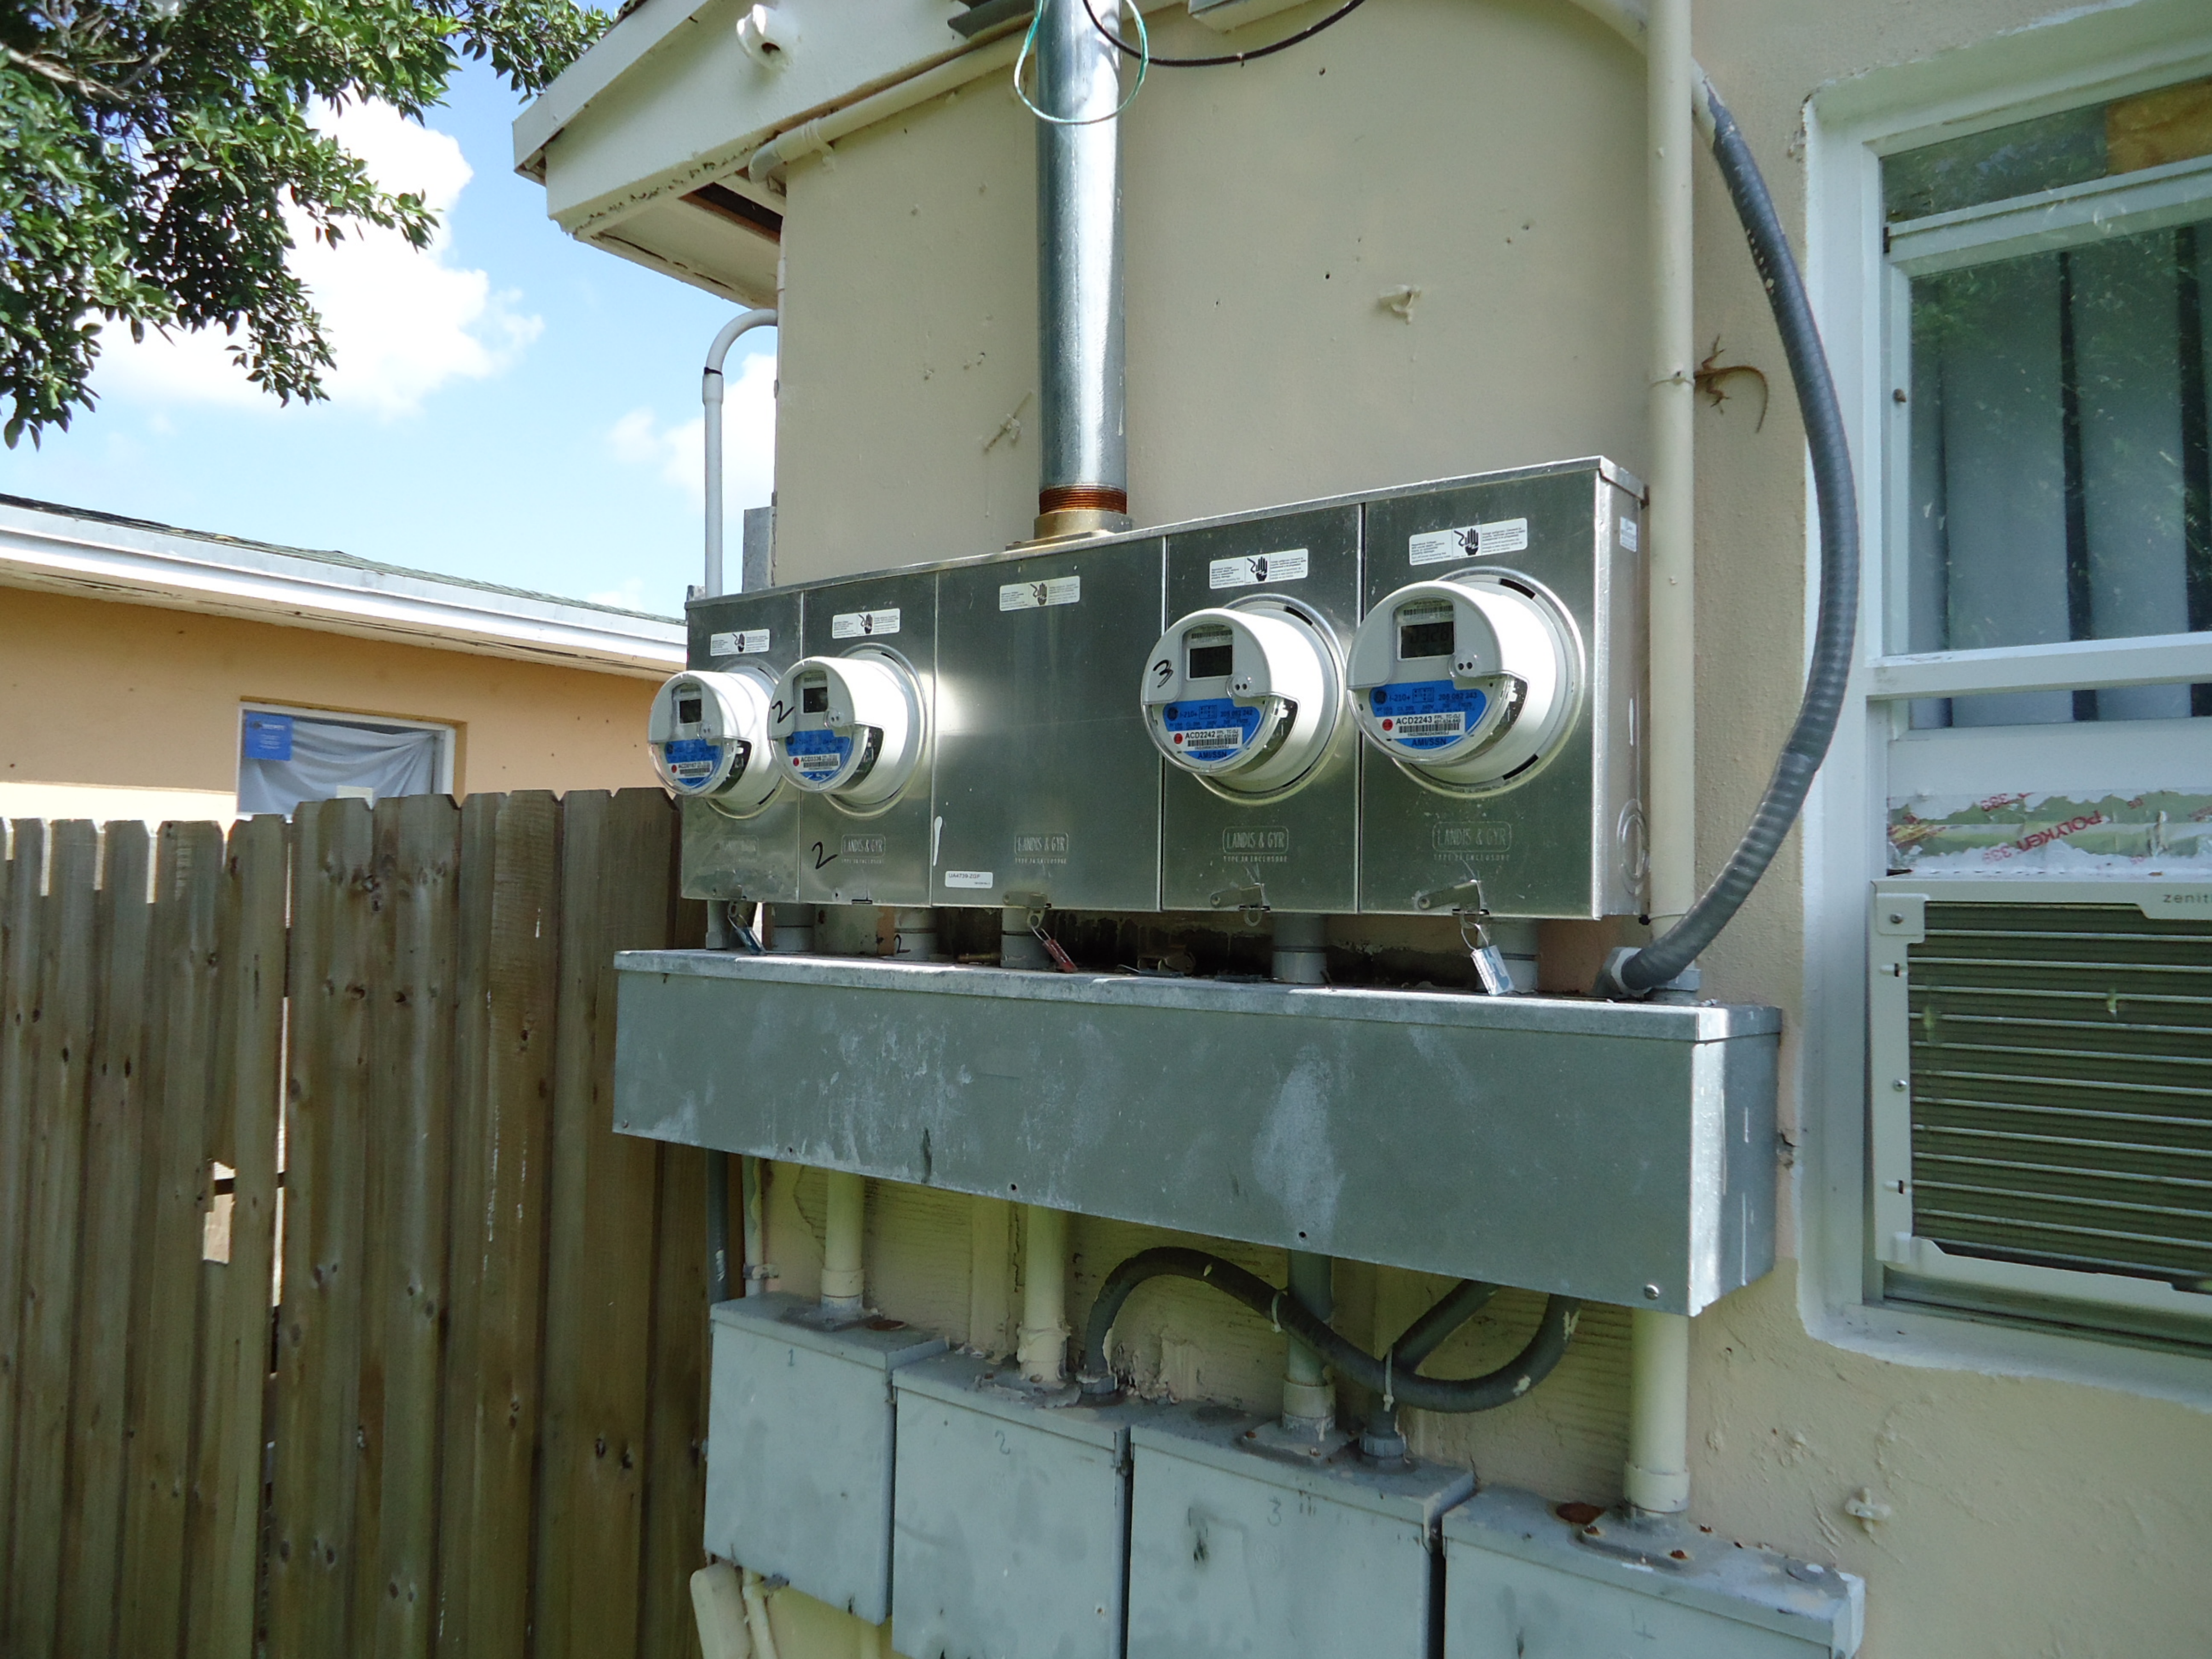

FOR RENT
2 BEDROOM
SECTION 8 WELCOME

711

TOW AWAY
ZONE
ALL VEHICLES
LEFT IN THIS
ZONE WILL BE
TOWED AT
THE OWNER'S
RISK
954-923-8213

TOW AWAY ZONE
UNAUTHORIZED VESSELS WILL BE TOWED AT OWNER'S RISK
EL. CHEAPO LOCK & IRON
(954) 919-8372

Four individual meter compartments, each with a white circular meter face. The meters are labeled with the numbers 1, 2, 3, and 4. The meter faces are white with blue and black markings. The meter bank is housed in a large, rectangular, silver metal enclosure.

A long, horizontal metal tray or enclosure housing the meter bank. It is made of silver metal and has a slightly weathered appearance.

Four smaller, rectangular metal enclosures or boxes mounted below the main meter bank. They are labeled with the numbers 1, 2, 3, and 4, corresponding to the meters above. They are made of silver metal and have a slightly weathered appearance.